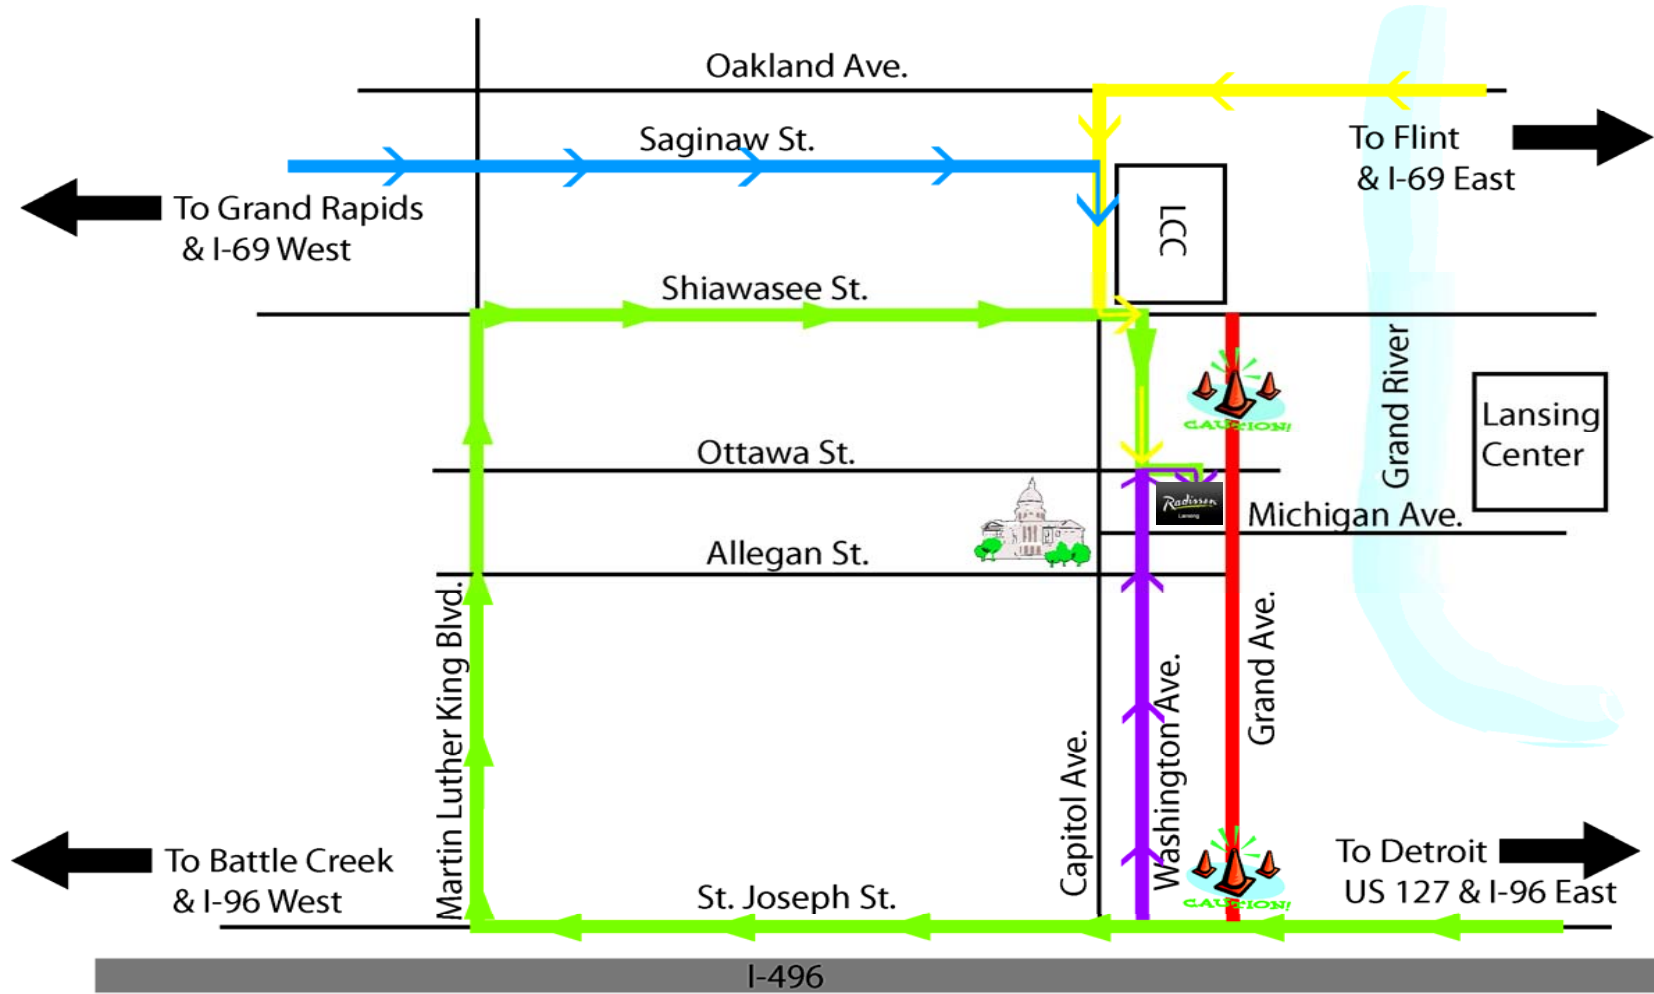

Hotel-Recommended Detour Map

Recommended Directions are on Page 2

Recommended Directions

Click Below to Jump to Directions

1. From 496-E to Radisson Lansing - **BATTLE CREEK to HOTEL**
2. From Capitol City Airport to Radisson Lansing – **AIRPORT to HOTEL**
3. From I-496 W to Radisson Lansing – **DETROIT to HOTEL**
4. From I-96 E to Radisson Lansing - **GRAND RAPIDS to HOTEL**
5. From Michigan Ave to Radisson Lansing – **MSU to HOTEL**

From 496-E to Radisson Lansing
FROM BATTLE CREEK

- | | | |
|---|--|--------|
|  | 1: Begin on I-69 toward LANSING. | |
|  | 2: Merge onto I-496 E via EXIT 95 toward DOWNTOWN LANSING. | 5.6 mi |
|  | 3: Take EXIT 5 toward MARTIN LUTHER KING BLVD. | 0.3 mi |
|  | 4: Turn LEFT at 2 nd Light onto MARTIN LUTHER KING BLVD | 0.7 mi |
|  | 5: Turn RIGHT at 5 th Light onto SHIAWASEE ST. | 0.7 mi |
|  | 6: Turn RIGHT after 3 Lights onto WASHINGTON SQ. | 0.1 mi |
|  | 7: Turn LEFT at 2 nd Stop Sign onto OTTAWA ST. | 0.1 mi |
|  | 8: End at 111 N Grand Ave Lansing, MI 48933-1360 | |

From I-496 W to Radisson Lansing
FROM DETROIT

-  1: Start on I-96 W
-  2: Merge onto I-496 W via EXIT 106B toward DOWNTOWN LANSING. 5.3 mi
-  3: Take EXIT 7A toward GRAND AVE/ DOWNTOWN. 0.5 mi
-  4: Take the GRAND AVE ramp toward DOWNTOWN. 0.2 mi
-  5: Continue STRAIGHT onto ST JOSEPHS ST. 1.0 mi
-  6: Turn RIGHT at 5th Light onto MLK BLVD. 0.7 mi
-  5: Turn RIGHT at 5th Light onto SHIAWASSEE ST. 0.7 mi
-  6: Turn RIGHT after 3 Lights onto WASHINGTON SQ. 0.1 mi
-  7: At 2nd Stop Sign Turn LEFT onto Ottawa ST. 0.1 mi
-  8: End at 111